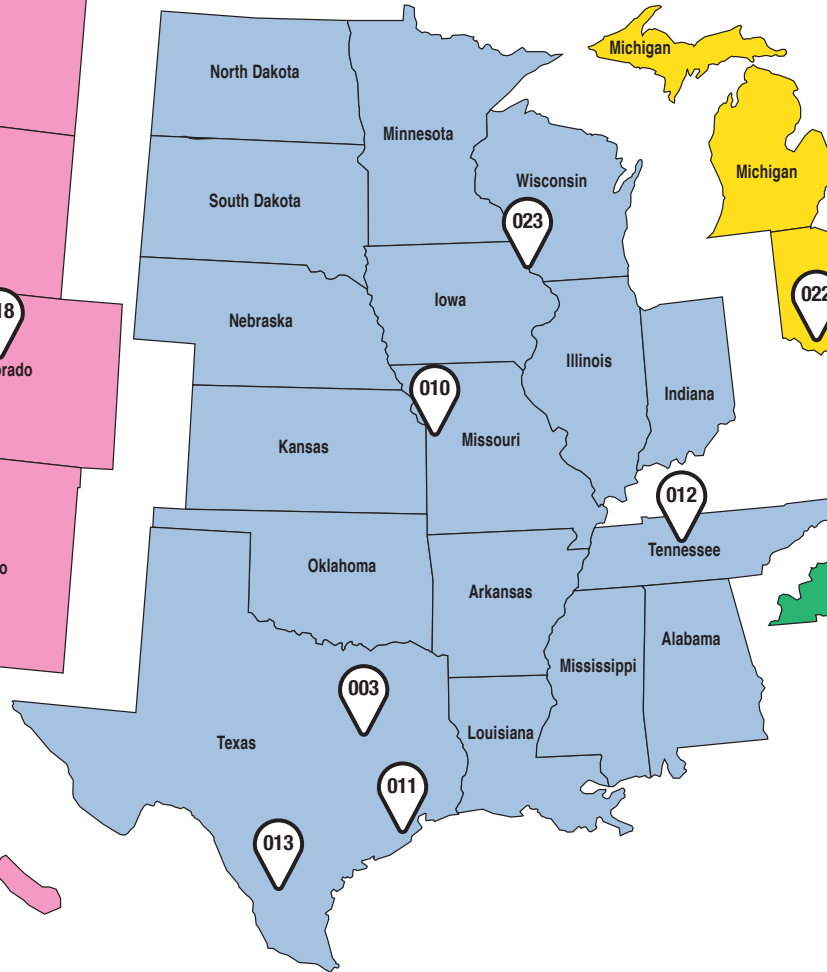

ANIA Chapter Map

West Region

Includes AK, HI

Central Region

Includes International members

Northeast Region

Southeast Region

002 Central & North Florida	010 Heart of America	017 Central Carolina
003 Dallas/Fort Worth	011 Houston	018 Colorado
004 Georgia	012 Tennessee	019 New York Tri-State
005 Western Pennsylvania	013 South Texas	020 Arizona
006 South Carolina	014 DelMarVa (Northeast Region)	021 Central Maryland
007 San Diego Region	015 Greater Delaware Valley	022 Ohio
008 SoCal	016 Greater Richmond	023 Midwest Region
		024 South Florida